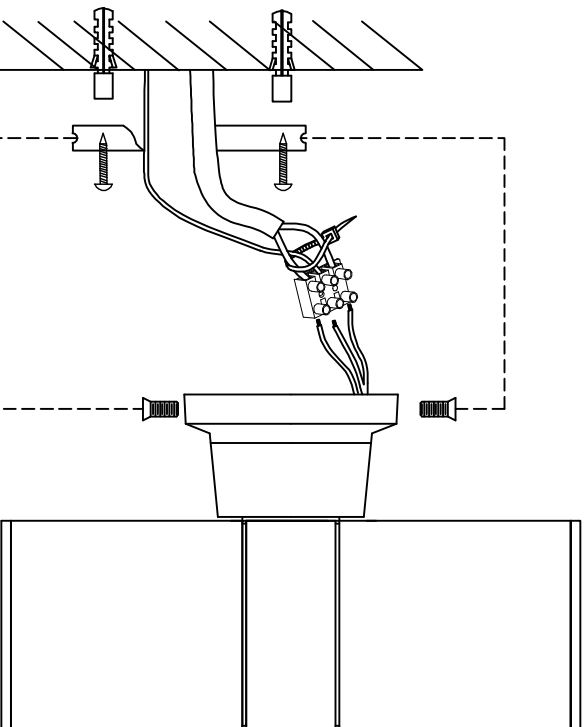

# Instruction

Model: SL074.401.02  
Outdoor wall lamp

LED(2\*8w)