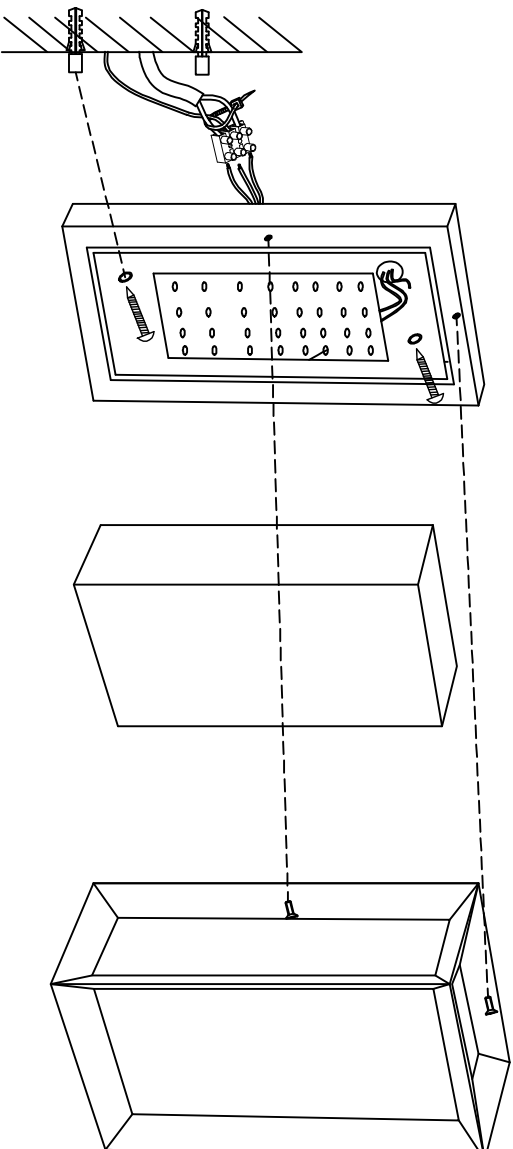

Instruction

Model: SL077.411.01
Outdoor wall lamp

LED(6w)