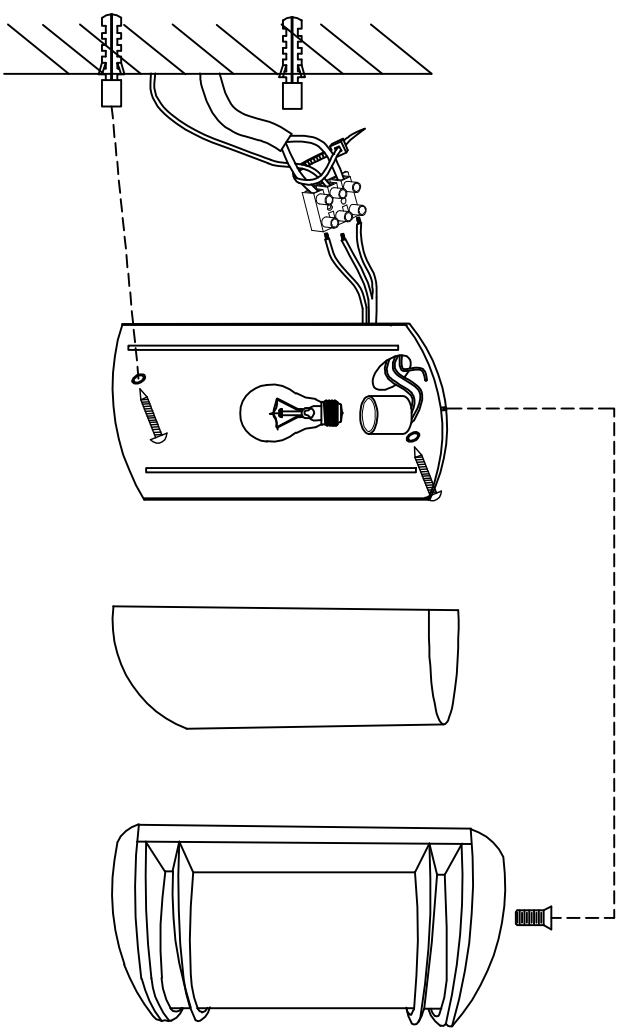

Instruction

Model: SL076.401.01
Outdoor wall lamp

1 x E27 (60w)