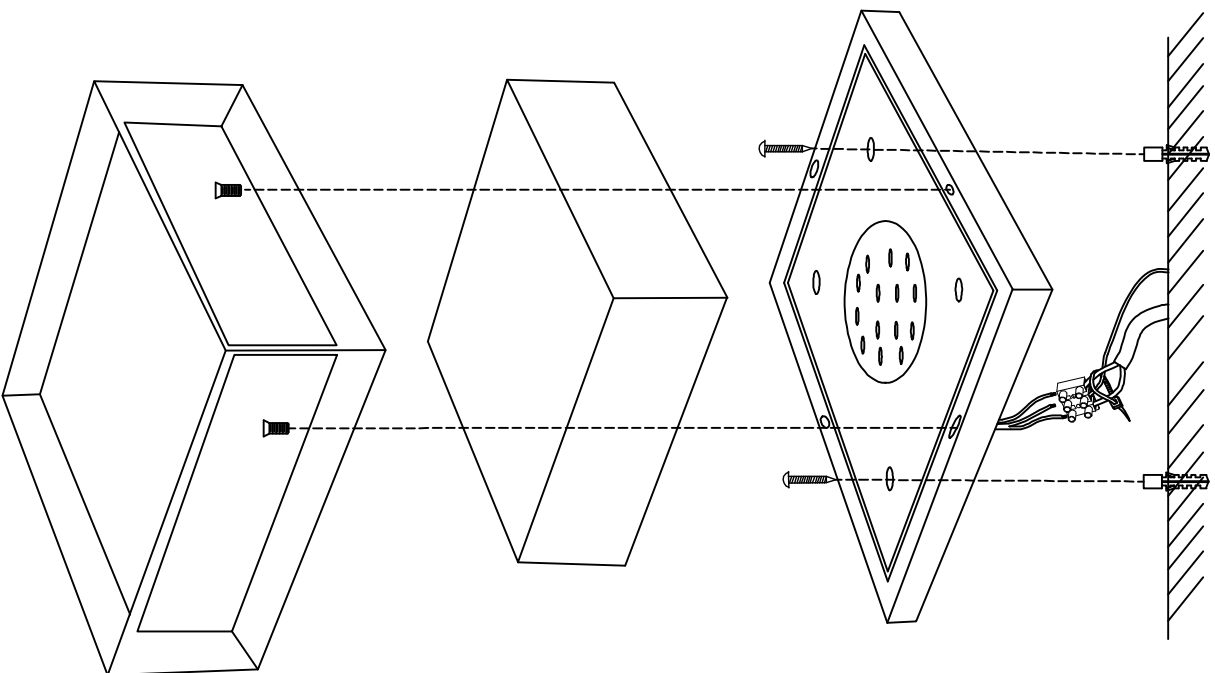

Instruction

Model: SL077.402.01
Outdoor ceiling lamp

LED(12w)